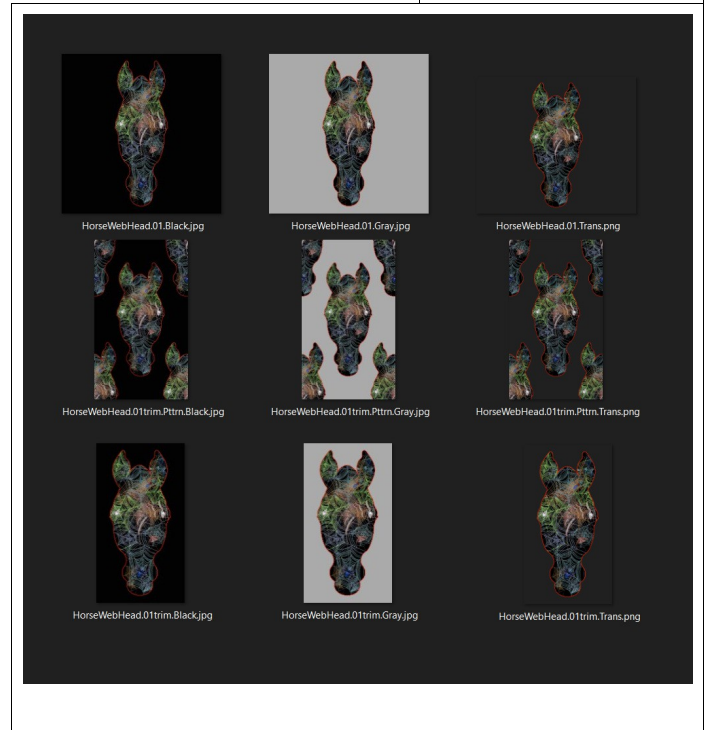

Horse Web Head - 01-Textures

FEATURES

- Full permission textures of original multi-media artwork.
- Set of 3 single images with black, gray and transparent backgrounds.
- Set of 3 repeating pattern images with black, gray and transparent backgrounds.
- Additional trimmed images may be available in some groups.

INFORMATION

Additional information at <http://thunderchild.net>.

A silhouette of the Head filled with spider webs and spiders. Each spider and web are hand drawn and then digitized. The head silhouette is used to layout the webs and spiders separately for each group of heads (current listing: Bison, Bull, Deer, Dog, Elephant, Elk, Goat, Horse, LongHorn, Markhor, Moose, Ram).

Each group has a set of backgrounds, generally a transparent, black and gray. One or more repeating pattern layouts are available. The full selections of available textures are in-world at the Milda Region location. Set-1 contains the repeating pattern with a single head in the middle and quarters in each corner.